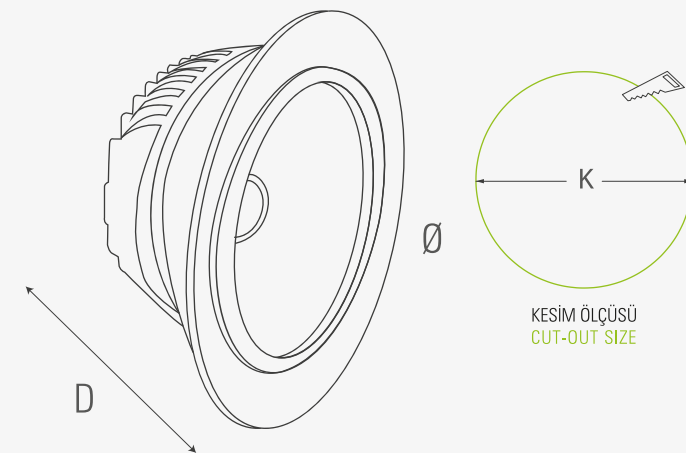

DIAMOND is an adjustable circular shaped aluminium injection COB LED downlight. The adjustable head assures direction to the areas you would like to lighten. It is predominantly used for high ceilings and spots needed to be illuminated. The angular reflector helps brighten the floor. DIAMOND is an excellent downlight for residences and constructions.

* Opsiyonel renk sıcaklıkları için satış sorumlusuna danışınız.
* Please get in touch with sales representative for optional color temperatures.

	D (mm)	Ø (mm)	K (mm)
4701 01 00293	60	97	85
4701 01 00360	48	117	105
4701 01 00361	55	147	130
4701 01 00362	55	175	160