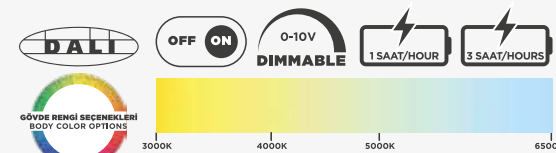

TOPAZ FORA doesn't make any glare because of the white colored reflector design. It creates a lighting effect that floats from the ceiling to the below areas. TOPAZ FORA is ideal for projects that requires high level visual projects. It's suitable for outdoors with high IP class.

GÖVDE MATERYALİ
BODY MATERIAL

Alüminyum
Aluminium

GÖVDE RENGİ
BODY COLOR

Siyah/Gri
Black/Grey

OPTİK
OPTIC

Lens
Lens

IP KODU
IP CODE

IP54
IP54

GİRİŞ GERİLİMİ (V)
INPUT VOLTAGE

220V AC
220V AC

GÜÇ FAKTÖRÜ (Cos Ø)
POWER FACTOR (Cos Ø)

> 0,90
> 0,90

RENKSEL GERİ VERİM (CRI)
COLOR RENDERING INDEX (CRI)

> 80
> 80

ÜRÜN KODU PRODUCT CODE	TÜKETİM GÜCÜ (W) CONSUMPTION POWER (W)	ARMATÜR LÜMENİ (lm) FIXTURE LUMEN (lm)	VERİMLİLİK (lm/W) EFFICIENCY (lm/W)	RENK SICAKLIĞI (°K) COLOR TEMPERATURE(°K)
3501 22 03303	21	2450	116,67	4000

* Opsiyonel renk sıcaklıkları için satış sorumlusuna danışınız.
* Please get in touch with sales representative for optional color temperatures.