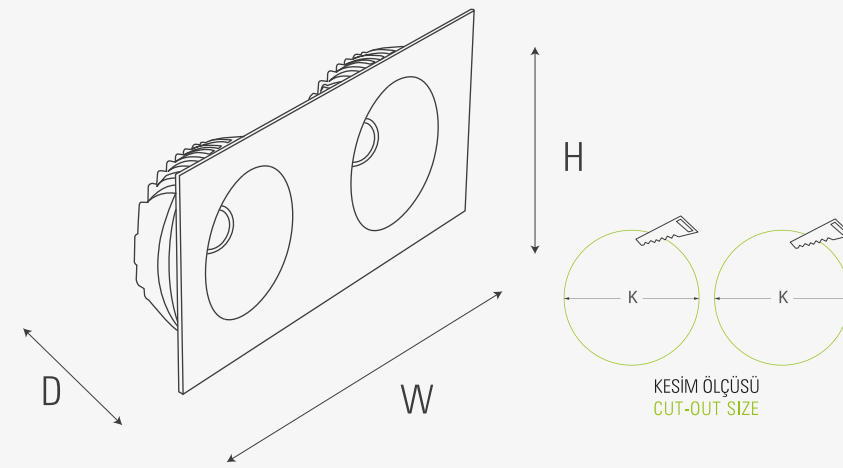

KALSEDON is a square shaped double aluminium injection COB LED downlight. Due to high lumen power at lower watt, it creates an elegant atmosphere almost every space. Intertwined cables between LED and driver provide easy installation. KALSEDON is an excellent downlight for architectures who look for custom interior design.

\* Opsiyonel renk sıcaklıkları için satış sorumlusuna danışınız.  
\* Please get in touch with sales representative for optional color temperatures.

	D (mm)	W (mm)	H (mm)	K (mm)
4701 01 00308	55	194	97	2x85
4701 01 00411	48	234	117	2x105
4701 01 00412	54	294	147	2x130
4701 01 00413	55	384	192	2x175