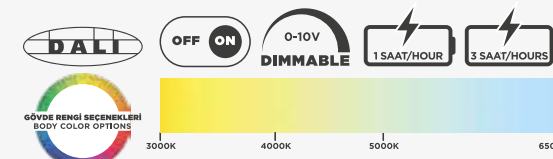

KALSEDON is a square shaped double aluminium injection COB LED downlight. Due to high lumen power at lower watt, it creates an elegant atmosphere almost every space. Intertwined cables between LED and driver provide easy installation. KALSEDON is an excellent downlight for architectures who look for custom interior design.

GÖVDE MATERYALİ  
BODY MATERIAL

Alüminyum  
Aluminium

GÖVDE RENGİ  
BODY COLOR

RAL 9005/9009/9016  
RAL 9005/9009/9016

OPTİK  
OPTIC

Reflektör + Temperli Cam  
Reflector + Tempered Glass

IP KODU  
IP CODE

IP20/IP44  
IP20/IP44

GİRİŞ GERİLİMİ (V)  
INPUT VOLTAGE

220V AC  
220V AC

GÜÇ FAKTÖRÜ (Cos Ø)  
POWER FACTOR (Cos Ø)

> 0,95  
> 0,95

RENKSEL GERİ VERİM (CRI)  
COLOR RENDERING INDEX(CRI)

> 80  
> 80

ÜRÜN KODU PRODUCT CODE	TÜKETİM GÜCÜ (W) CONSUMPTION POWER (W)	ARMATÜR LÜMENİ (lm) FIXTURE LUMEN (lm)	VERİMLİLİK (lm/W) EFFICIENCY (lm/W)	RENK SICAKLIĞI (°K) COLOR TEMPERATURE(°K)
4701 01 00308	18	2340	130	4000
4701 01 00411	24	3120	130	
4701 01 00412	36	4680	130	
4701 01 00413	50	6500	130	

\* Opsiyonel renk sıcaklıkları için satış sorumlusuna danışınız.  
\* Please get in touch with sales representative for optional color temperatures.

	D (mm)	W (mm)	H (mm)	K (mm)
4701 01 00308	55	194	97	2x85
4701 01 00411	48	234	117	2x105
4701 01 00412	54	294	147	2x130
4701 01 00413	55	384	192	2x175