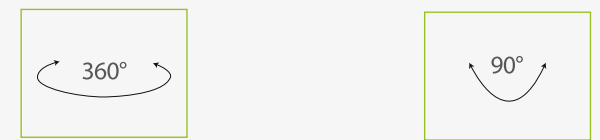

GÖVDE MATERYALİ BODY MATERIAL	Alüminyum Aluminium
GÖVDE RENGİ BODY COLOR	RAL 9005/9009/9016 RAL 9005/9009/9016
OPTİK OPTIC	Diüzör Diffuser
IP KODU IP CODE	IP20/IP44 IP20/IP44
GİRİŞ GERİLİMİ (V) INPUT VOLTAGE	220V AC 220V AC
GÜÇ FAKTÖRÜ (Cos Ø) POWER FACTOR (Cos Ø)	> 0,95 > 0,95
RENKSEL GERİ VERİM (CRI) COLOR RENDERING INDEX (CRI)	> 80 > 80

ÜRÜN KODU PRODUCT CODE	TÜKETİM GÜCÜ (W) CONSUMPTION POWER (W)	ARMATÜR LÜMENİ (lm) FIXTURE LUMEN (lm)	VERİMLİLİK (lm/W) EFFICIENCY (lm/W)	RENK SICAKLIĞI (°K) COLOR TEMPERATURE(°K)
4701 01 00279	6	750	125	4000
4701 01 00369	8	1000	125	
4701 01 00370	12	1500	125